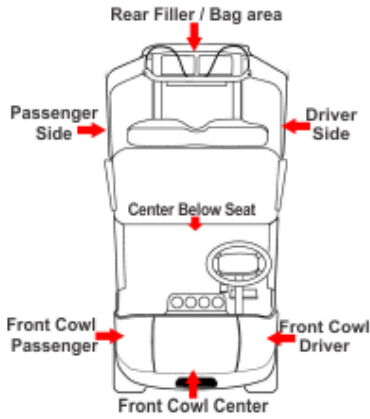

Bushwolf Grassland CAM 554 BWG

Installation
Videos

Bag / Cargo Area

Pass Side

Center under Seat

Driver Side

Passenger Side Front Cowl

Front Cowl Center