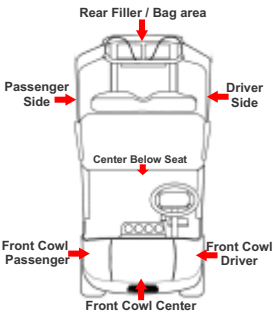

Punch Metal Plate Aqua *MTL-155-PMA* *Wrap Placement Schematic*

Installation
Videos

TOP VIEW OF GOLF CAR

Bag / Cargo Area

Pass Side

Center under Seat

Driver Side

1" Overlap

1" Overlap

Passenger Side Front Cowl

Front Cowl Center

Driver Side Front Cowl

1" Overlap

1" Overlap