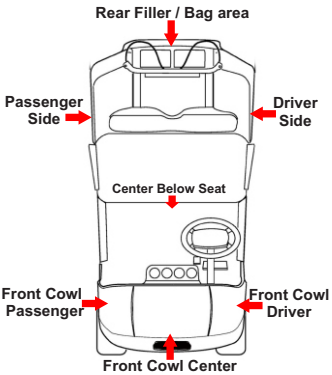

Tie Dye Flame FLM-422-TDF Wrap Placement Schematic

Application
Videos

Passenger Side

Center Below Seat

Driver Side

↑
1" Overlap

↑
1" Overlap

Front Cowl Passenger

Front Cowl Center

Front Cowl Driver

↑
1" Overlap

↑
1" Overlap