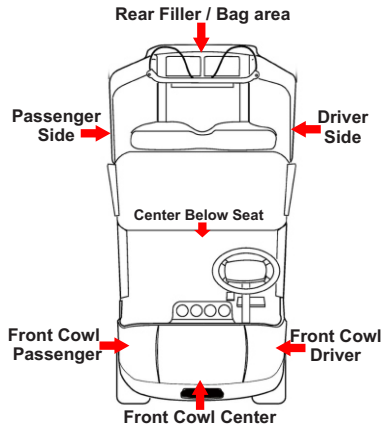

BushWolf Traditional Snow Camo Wrap

Installation
Videos

Bag / Cargo Area

Pass Side

Center under Seat

Driver Side

1" Overlap

1" Overlap

Passenger Side Front Cowl

Front Cowl Center

Driver Side Front Cowl

1" Overlap

1" Overlap