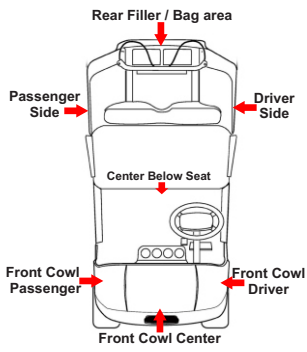

Flaming Barbed Wire FLM-275-FBW Wrap Placement Schematic

Rear Filler/Bag Area

Installation Video

Passenger Side

TOP VIEW OF GOLF CAR

Center Below Seat

Driver Side

1" Overlap

1" Overlap

Front Cowl Passenger

Front Cowl Center

Front Cowl Driver

1" Overlap

1" Overlap